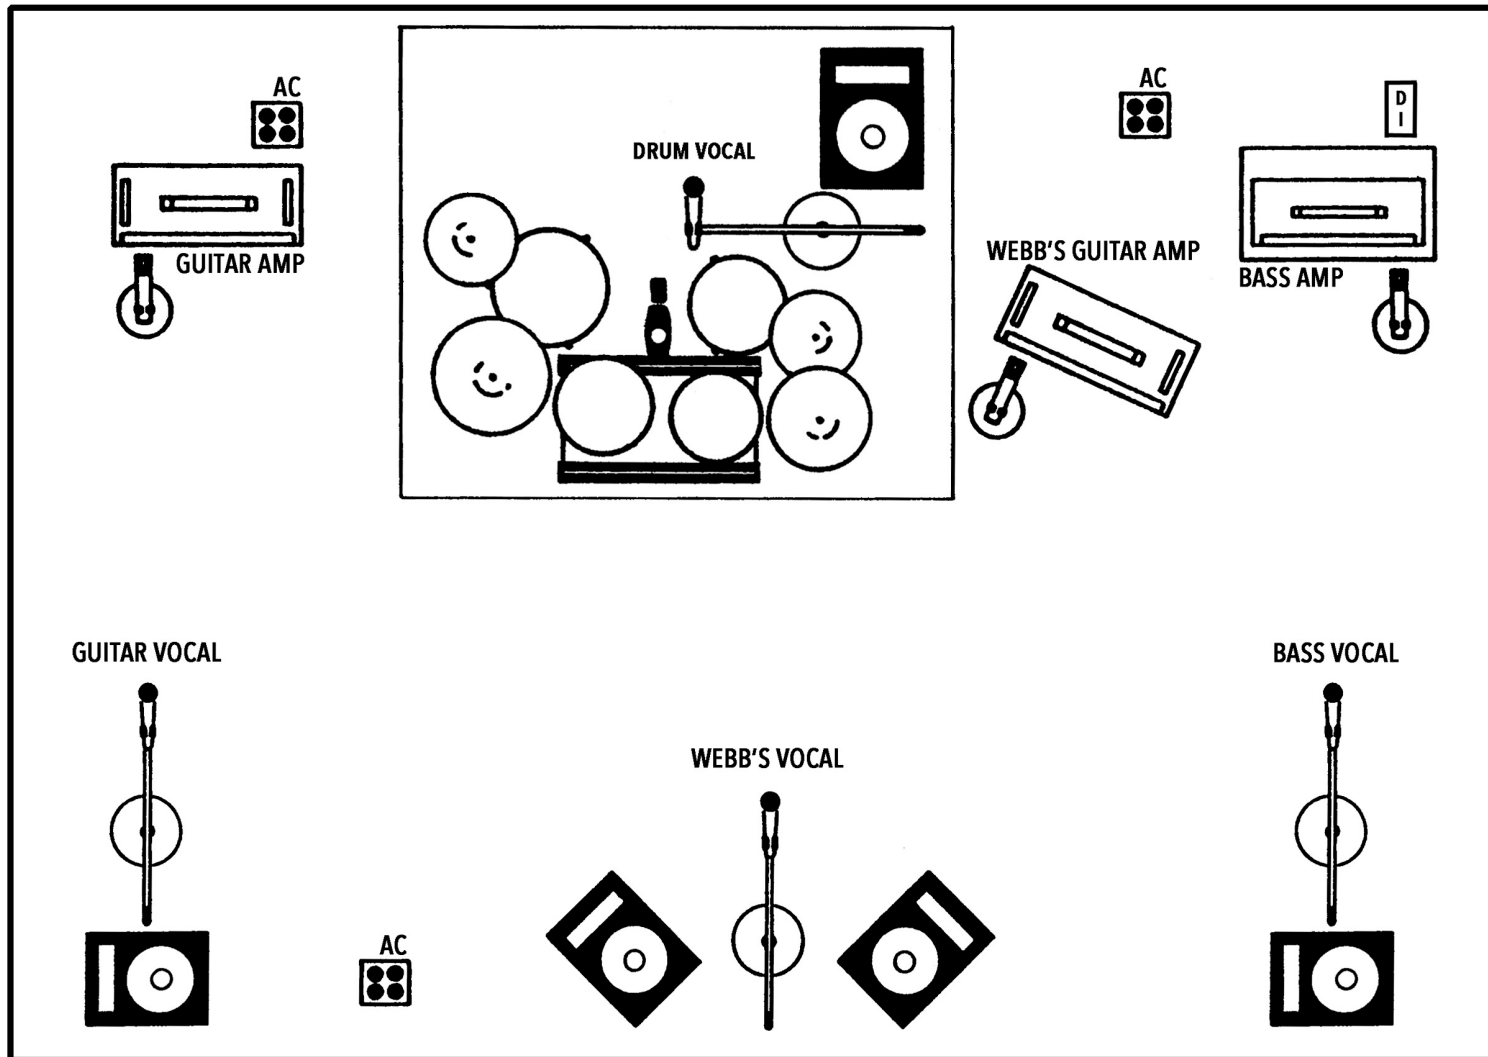

WEBB WILDER and The Beatnecks

Stage Plot for Quartet Shows

INPUT LIST

KICK
 SNARE
 HAT
 TOM 1
 (TOM 2)
 FLOOR TOM
 OH L
 OH R

WEBB'S AMP MIC
 GUITAR AMP MIC
 BASS AMP MIC
 BASS DI

WEBB'S VOCAL
 BASS VOCAL
 GUITAR VOCAL
 DRUM VOCAL